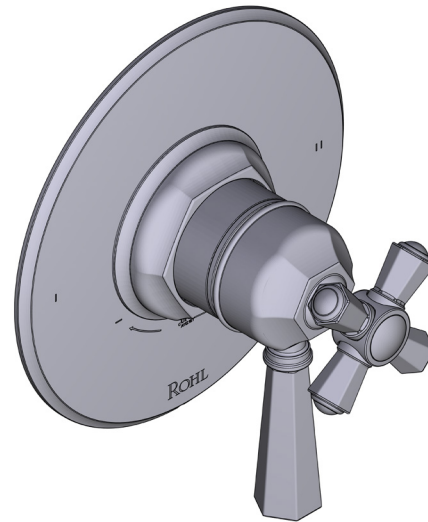

SPECIFICATIONS

DESCRIPTION

- Combines both thermostatic and pressure balance technologies
- "Set it and forget it" temperature control
- Temperature and volume control with diverter
- 2 dedicated functions (CEC Compliant)
- Rough-in valve sold separately:
 - Order R23 therm & pressure balance rough-in valve
 - 1-1/4" R23 extension kit available, order EXT23KIT114
 - 3/4" R23 extension kit available, order EXT23KIT34

CARTRIDGE

- 0-914 (Included)

STANDARDS

- ASME A112.18.1

WARRANTY

- Most products or parts carry "Limited Warranties" against manufacturing defects. For US customers please visit houseofrohl.com/support and for Canadian customers please visit houseofrohl.ca/support for complete product and finish warranty.

1/2" Therm & Pressure Balance Trim with 2 Functions (No Share)

CORE MODEL: TTN44W1

UPC®

For warranty or additional information, contact:

US Customers

U.S.A.
houseofrohl.com/support
 1-800-777-9762

Canadian Customers

DESCRIPTION

- Combine à la fois les technologies thermostatique et d'équilibrage de la pression
- Contrôle de la température du type préréglage absolu
- Contrôle de la température et du débit avec inverseur
- 2 fonctions distinctes (conforme aux normes de la CEC)
- Soupape de plomberie brute vendue séparément :
 - Commander une soupape de plomberie brute thermostatique à équilibrage de pression n° R23