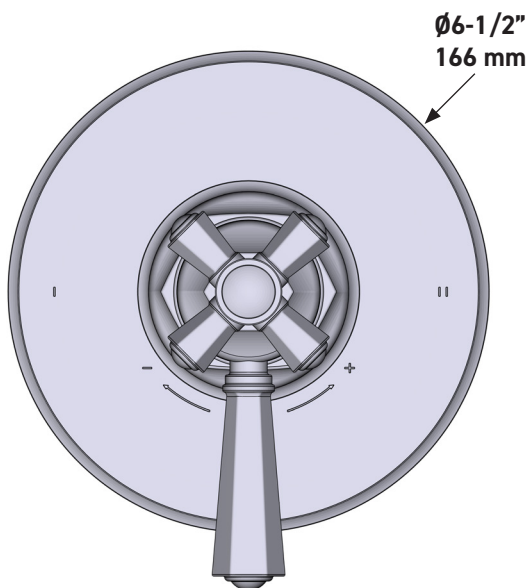

SPECIFICATIONS

DESCRIPTION

- Combines both thermostatic and pressure balance technologies
- "Set it and forget it" temperature control
- Temperature and volume control with diverter
- 2 dedicated functions (CEC Compliant)
- Rough-in valve sold separately:
 - Order R23 therm & pressure balance rough-in valve
 - 1-1/4" R23 extension kit available, order EXT23KIT114
 - 3/4" R23 extension kit available, order EXT23KIT34

CARTRIDGE

- 0-914 (Included)

STANDARDS

- ASME A112.18.1

WARRANTY

- Most products or parts carry "Limited Warranties" against manufacturing defects. For US customers please visit houseofrohl.com/support and for Canadian customers please visit houseofrohl.ca/support for complete product and finish warranty.

1/2" Therm & Pressure Balance Trim with 2 Functions (No Share)

CORE MODEL: TTN44W1

UPC®

For warranty or additional information, contact:

US Customers

U.S.A.
houseofrohl.com/support
 1-800-777-9762

Canadian Customers

DESCRIPTION

- Combine à la fois les technologies thermostatique et d'équilibrage de la pression
- Contrôle de la température du type préréglage absolu
- Contrôle de la température et du débit avec inverseur
- 2 fonctions distinctes (conforme aux normes de la CEC)
- Soupape de plomberie brute vendue séparément :
 - Commander une soupape de plomberie brute thermostatique à équilibrage de pression n° R23